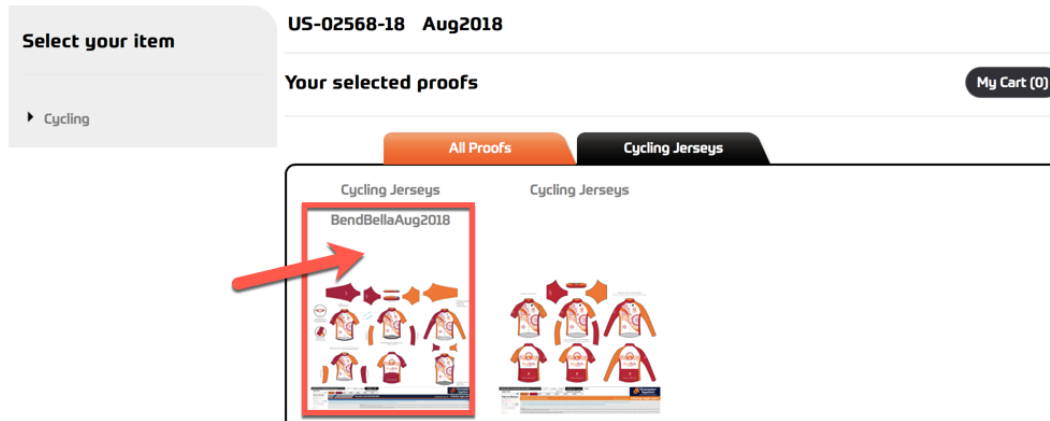

How to Place Online Bella Jersey Order

NOTE: This system only accepts PayPal payments, which can be connected to a credit card or bank account. Therefore, you will need to have a [PayPal account](#) established prior to ordering online. Contact Sharon at sharoncampbell1@yahoo.com if you don't have a PayPal account and want to pay by cash/check.

1. Go to the following website: <http://custom2.champ-sys.com/teamstore/?BendBellas2018>
2. Click on the **BendBellaAug2018** Cycling Jerseys thumbnail. **(It's the FIRST THUMBNAIL.)**

3. Click on Tech Pro Jersey image that appears in next pop-up window.